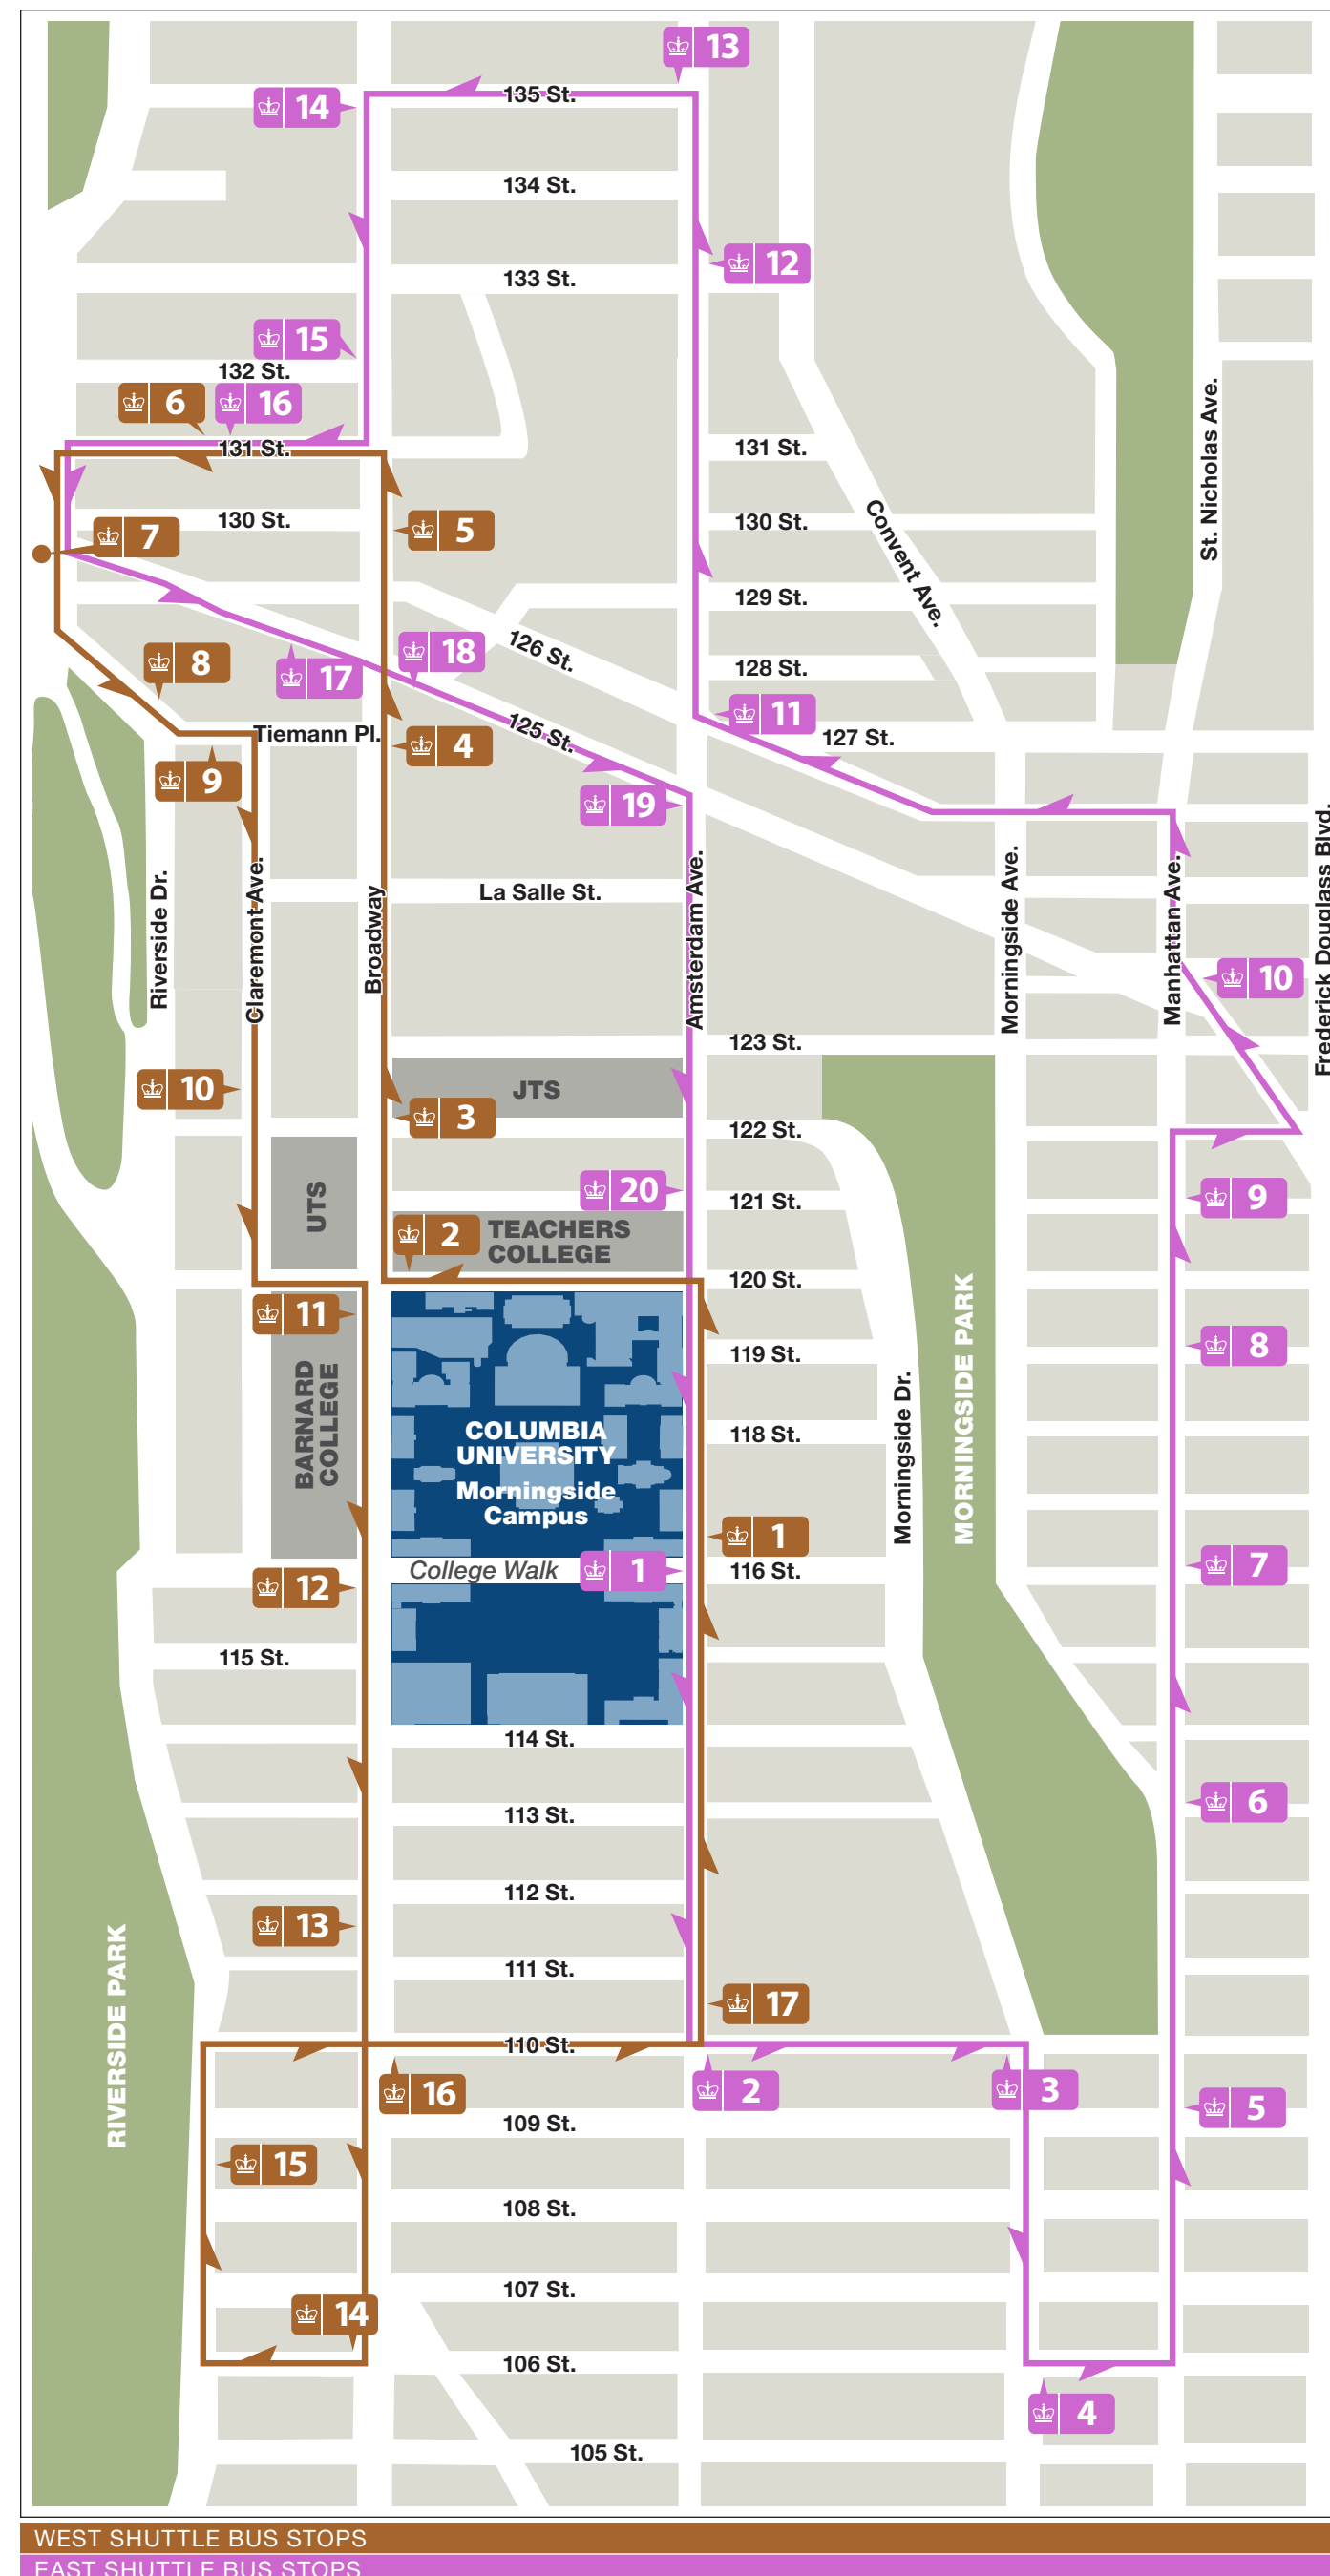

Track the Shuttle Bus Locations on Your Phone with the Passio GO! App

Scan the QR code or visit transportation.columbia.edu/passiogo to download the app today!

WEST SHUTTLE BUS STOPS

- (:00/:30)
Amsterdam Avenue at West 116th Street
Northeast corner at northbound MTA bus stop
TRANSFER: MTA Bus M11
- (:02/:32)
West 120th Street at Broadway
Opposite 550 West 120 Street
(Science Building)
- (:04/:34)
Broadway at West 122nd Street
Northeast corner at northbound bus stop
In front of Jewish Theological Seminary School Main Entrance
- (:05/:35)
Broadway at West 125th Street
In front of Columbia University Employment Information Center
(3180 Broadway)
TRANSFERS: MTA Subway #1;
MTA Bus M4, M104, BX15
- (:06/:36)
Broadway at West 130th Street
Southeast corner
- (:07/:37)
615 West 131st Street
Studebaker Entrance
- (:09/:39)
West 125th Street at 12th Avenue
Northwest corner
- (:10/:40)
560 Riverside Drive
In front of security booth
- (:11/:41)
Claremont Avenue at Teimann Place
Southwest Corner
- (:12/:42)
Claremont Avenue at West 122nd Street
In front of International House
(155 Claremont Avenue)
- (:13/:43)
Broadway at West 120th Street
Southwest corner at southbound MTA bus stop
TRANSFERS: MTA Bus M4, M60, M104
- (:14/:44)
Broadway at West 116th Street
Southwest corner at southbound MTA bus stop
TRANSFERS: MTA Subway #1;
MTA Bus M4, M60, M104
- (:15/:45)
Broadway at West 112th Street
Southwest corner at south bound MTA bus stop
- (:16/:46)
West End Avenue at West 106th Street
Northwest corner
TRANSFERS: MTA Bus M60, M104, M116
- (:17/:47)
Upper Riverside Drive at West 108th Street
In front of 362 Riverside Drive (Carlton Hall)
- (:19/:49)
West 110th Street at Broadway
Southeast corner at eastbound MTA bus stop
TRANSFERS: MTA Subway #1;
MTA Bus M4, M60, M104
- (:21/:51)
Amsterdam Avenue at West 110th Street
Northeast corner